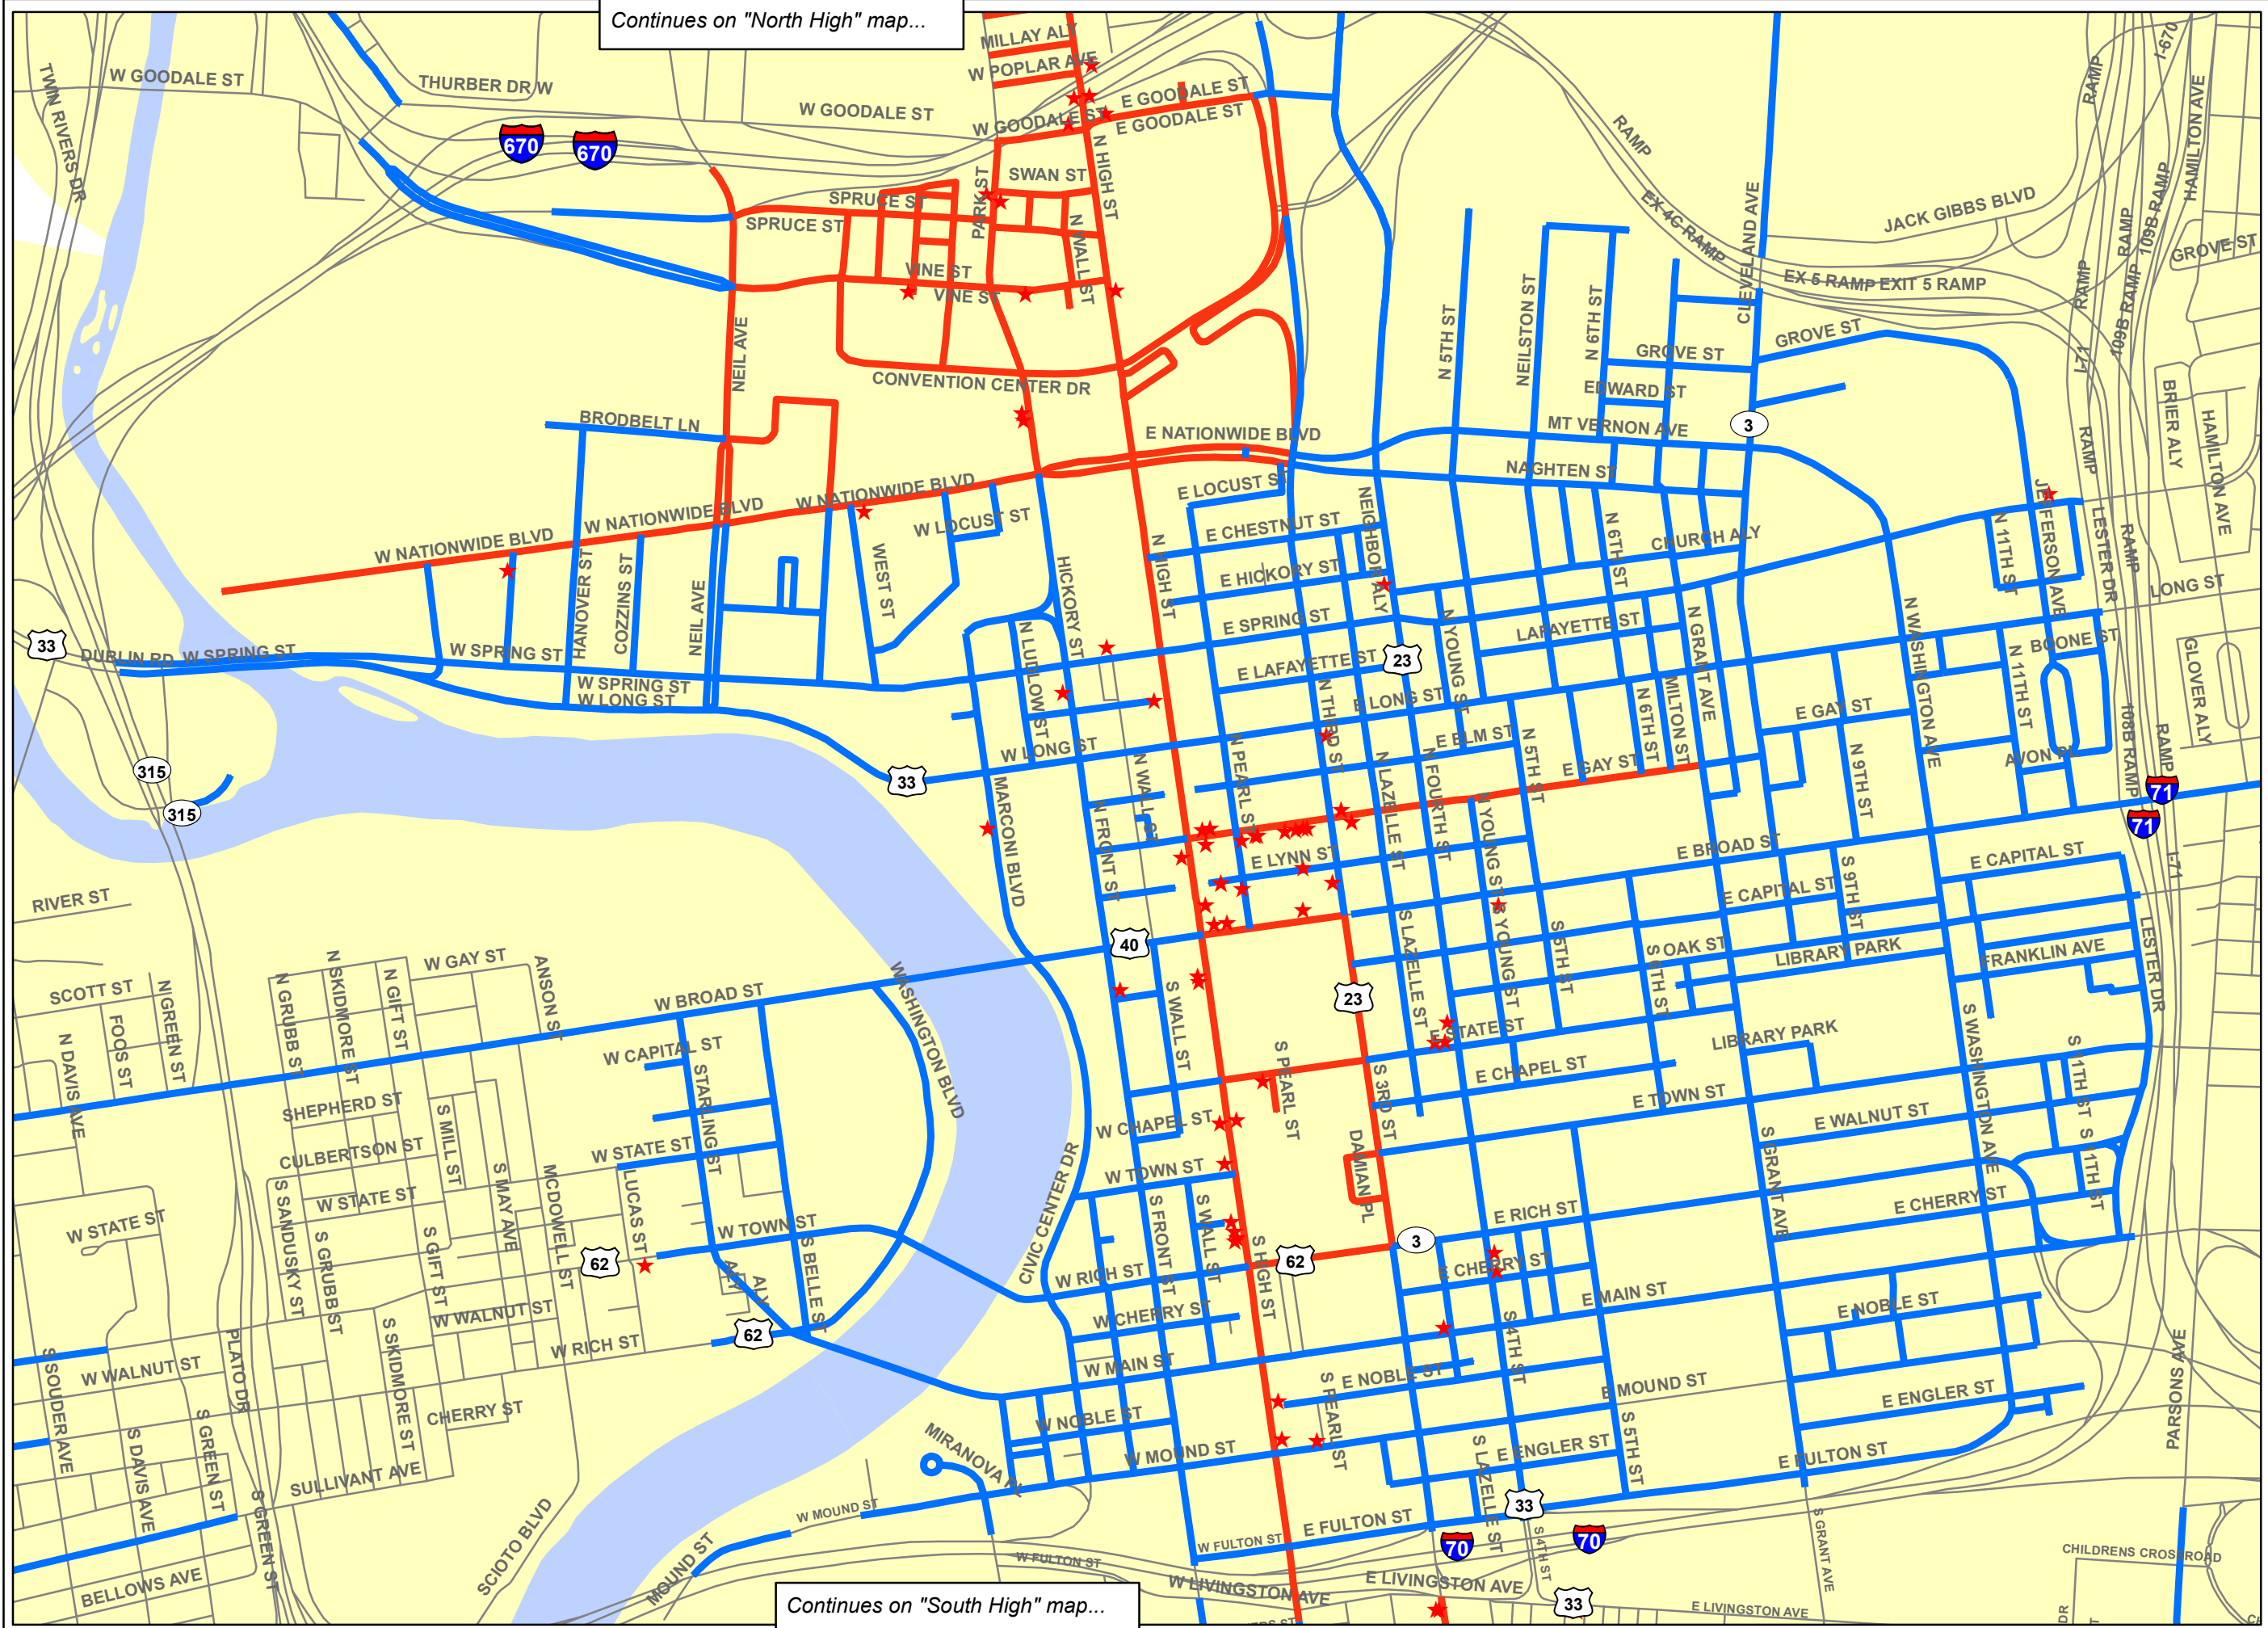

Continues on "North High" map...

MOBILE FOOD VENDING Congestion & Commercial Zone Downtown

- Legend**
- ★ Sidewalk Dining Lease Locations
 - MFV Commercial Zones
 - MFV Congestion Zones
 - River

Continues on "South High" map...