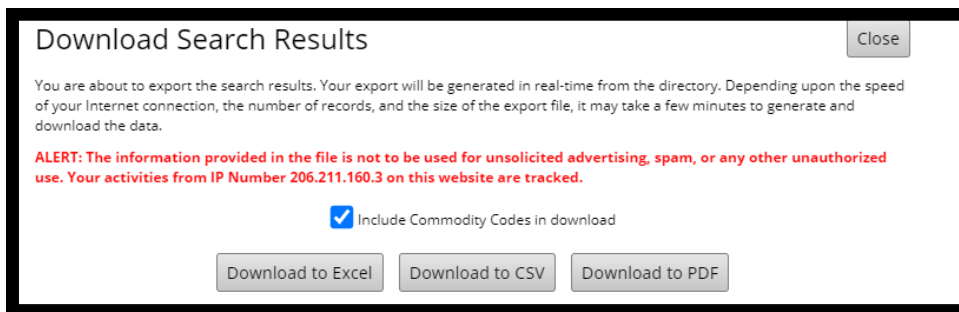

1. 6 After you click Download Search Results, click Include Commodity Codes in download (to learn more about the business' line of work), then select the file type you wish to download.