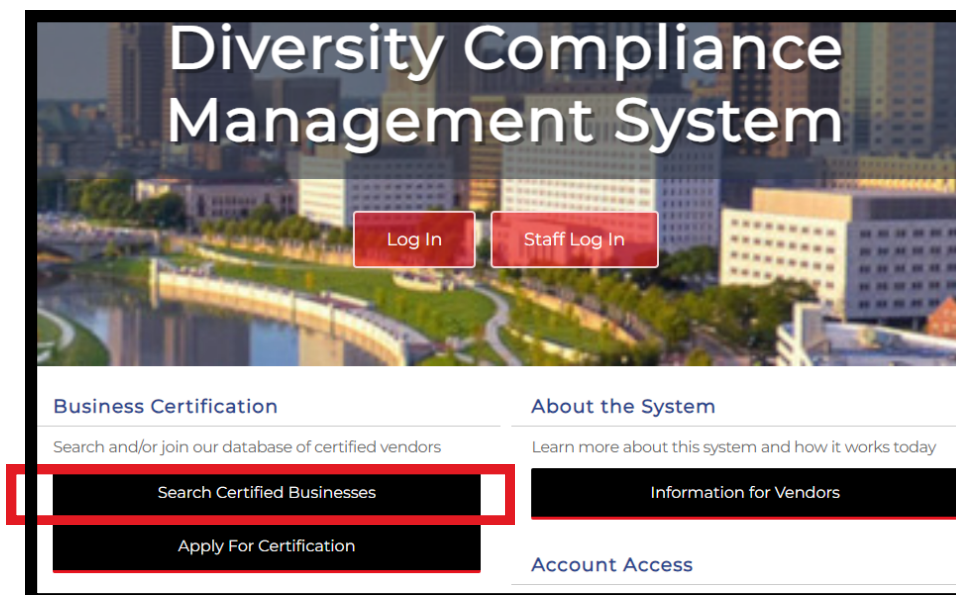

NAVIGATING THE CERTIFIED BUSINESS DIRECTORY

OVERVIEW

What is the certified directory? The Certified Business Directory is a comprehensive listing of minority-owned (MBE), women-owned (WBE), economically disadvantaged (SLBE), veteran-owned (VBE), and LGBT-owned (LGBTBE) businesses that are currently certified with the City of Columbus.

What is the purpose of the directory? The directory is designed to help buyers and contractors quickly locate certified businesses for procurement and contracting opportunities.

What is the best way to navigate the directory? To find certified businesses, you can search by name, business description, location, and/or commodity code. You can also view the complete list of businesses by leaving all search fields blank and selecting 'Download Entire Directory' at the bottom of the page. For the best results, the Office of Diversity and Inclusion (ODI) recommends conducting a search based on the business description.

STEPS

- 1 Navigate to columbus.diversitycompliance.com and click Search Certified Businesses.

2

Search by Business Description for the best results. Try just a few letters of a keyword such as 'landscap' for landscaping to include all businesses affiliated with the landscaping field.