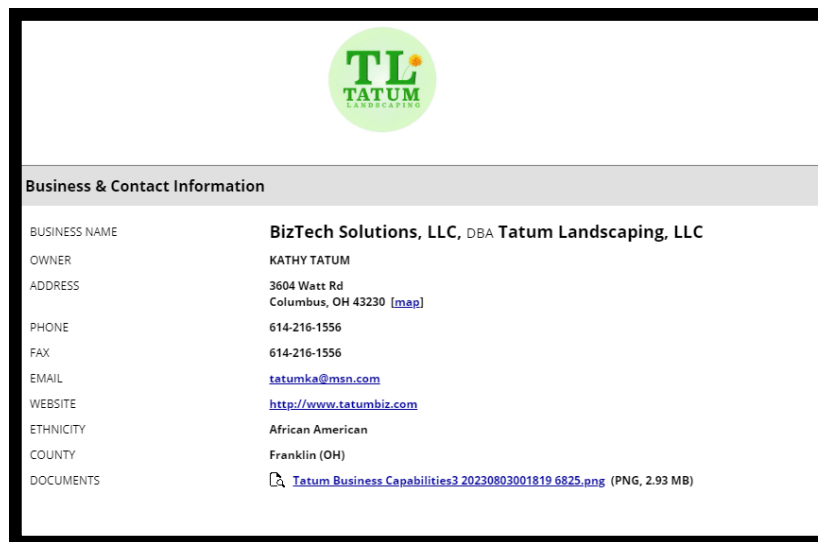

Should you choose to access the hyperlink, a comprehensive business profile will be displayed. Relevant documents, including the capability statement, are available to provide a more in-depth understanding of the business' competencies and offerings.