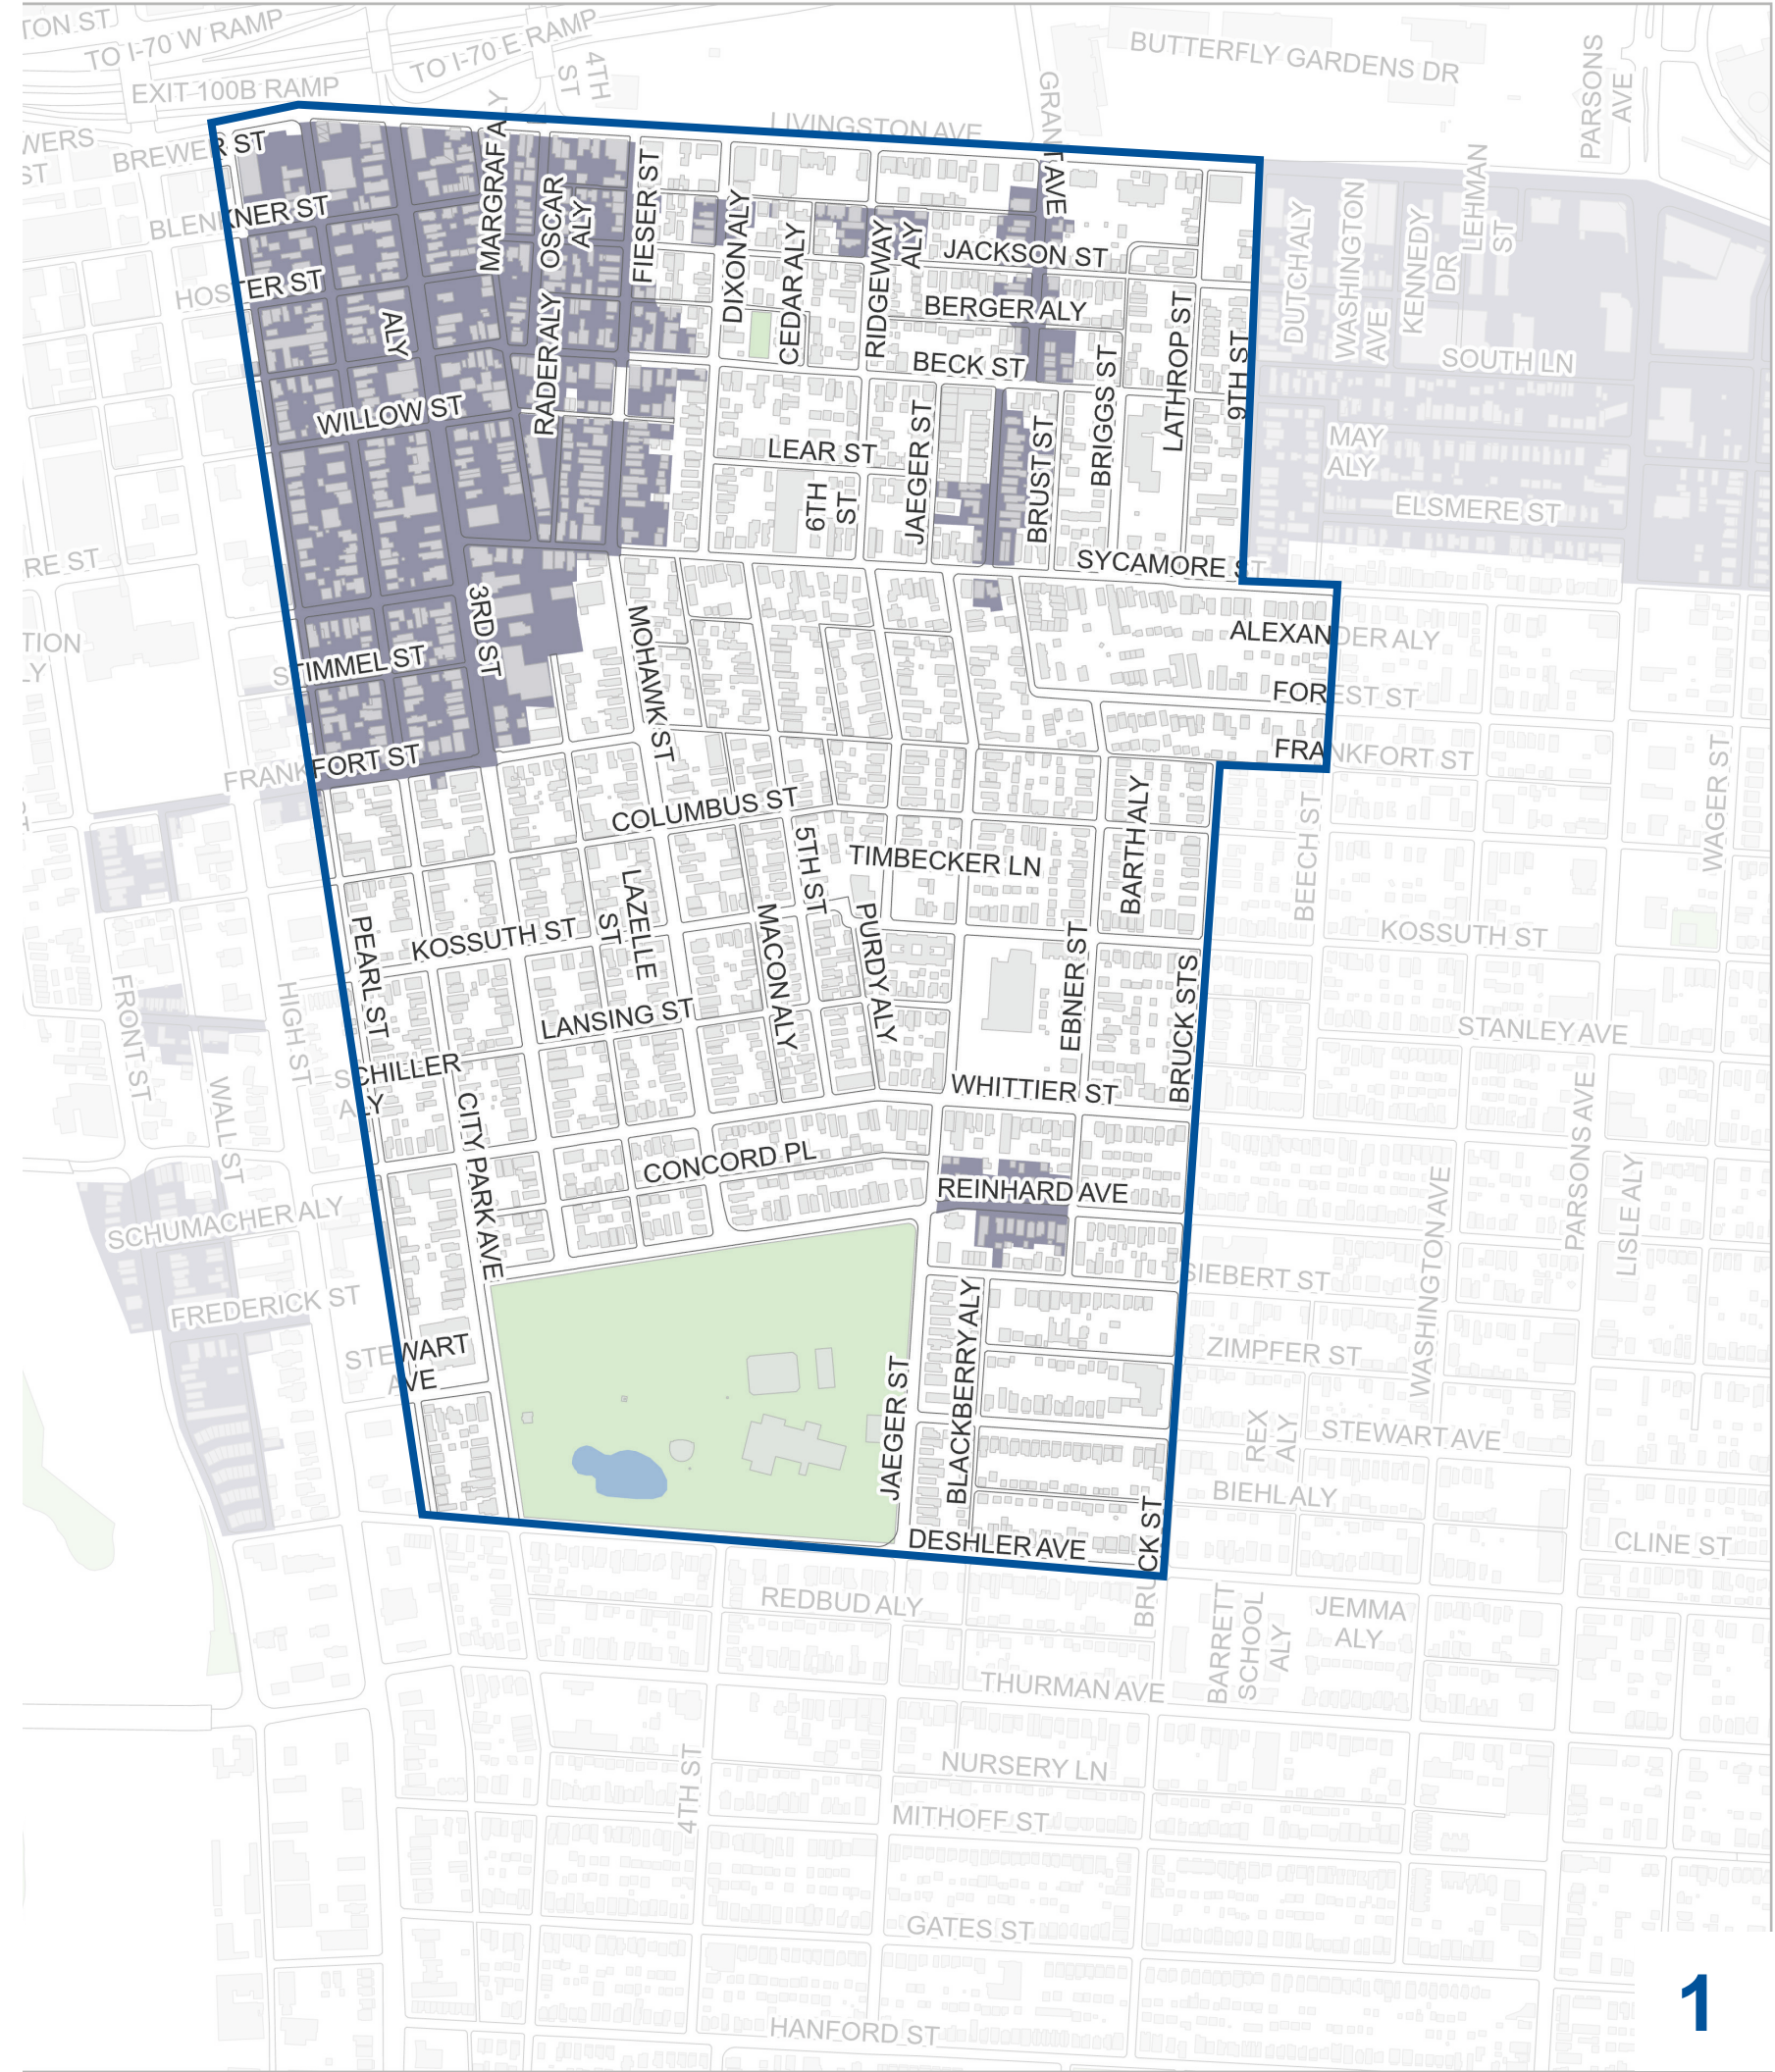

Draft Permit Boundary 1

This potential permit area ends at Deshler Ave, the southern boundary of Schiller Park.

Hours: 8 AM to 10 PM

Visitor Parking: three hour time limit

Resident

Households are eligible for one permit per licensed driver (\$25 each), as well as 150 24-hr guest passes per year (\$3 each). Residents may park anywhere, anytime. Households are eligible for one permit per license driver (\$25 each), as well as one guest permit (\$25) per address and up to 150 24-hour guest passes (\$3 each) per year. The permit allows residents to park anywhere in the permit zone exempt of the 3 hour restriction.

Legend

-  Draft Permit Area
-  Existing Permit Parking

Draft Permit Boundary 2

This potential permit area extends further south and ends at Gates St.

Hours: 8 AM to 10 PM

Visitor Parking: free three hour parking

Legend

-  Draft Permit Area
-  Existing Permit Parking