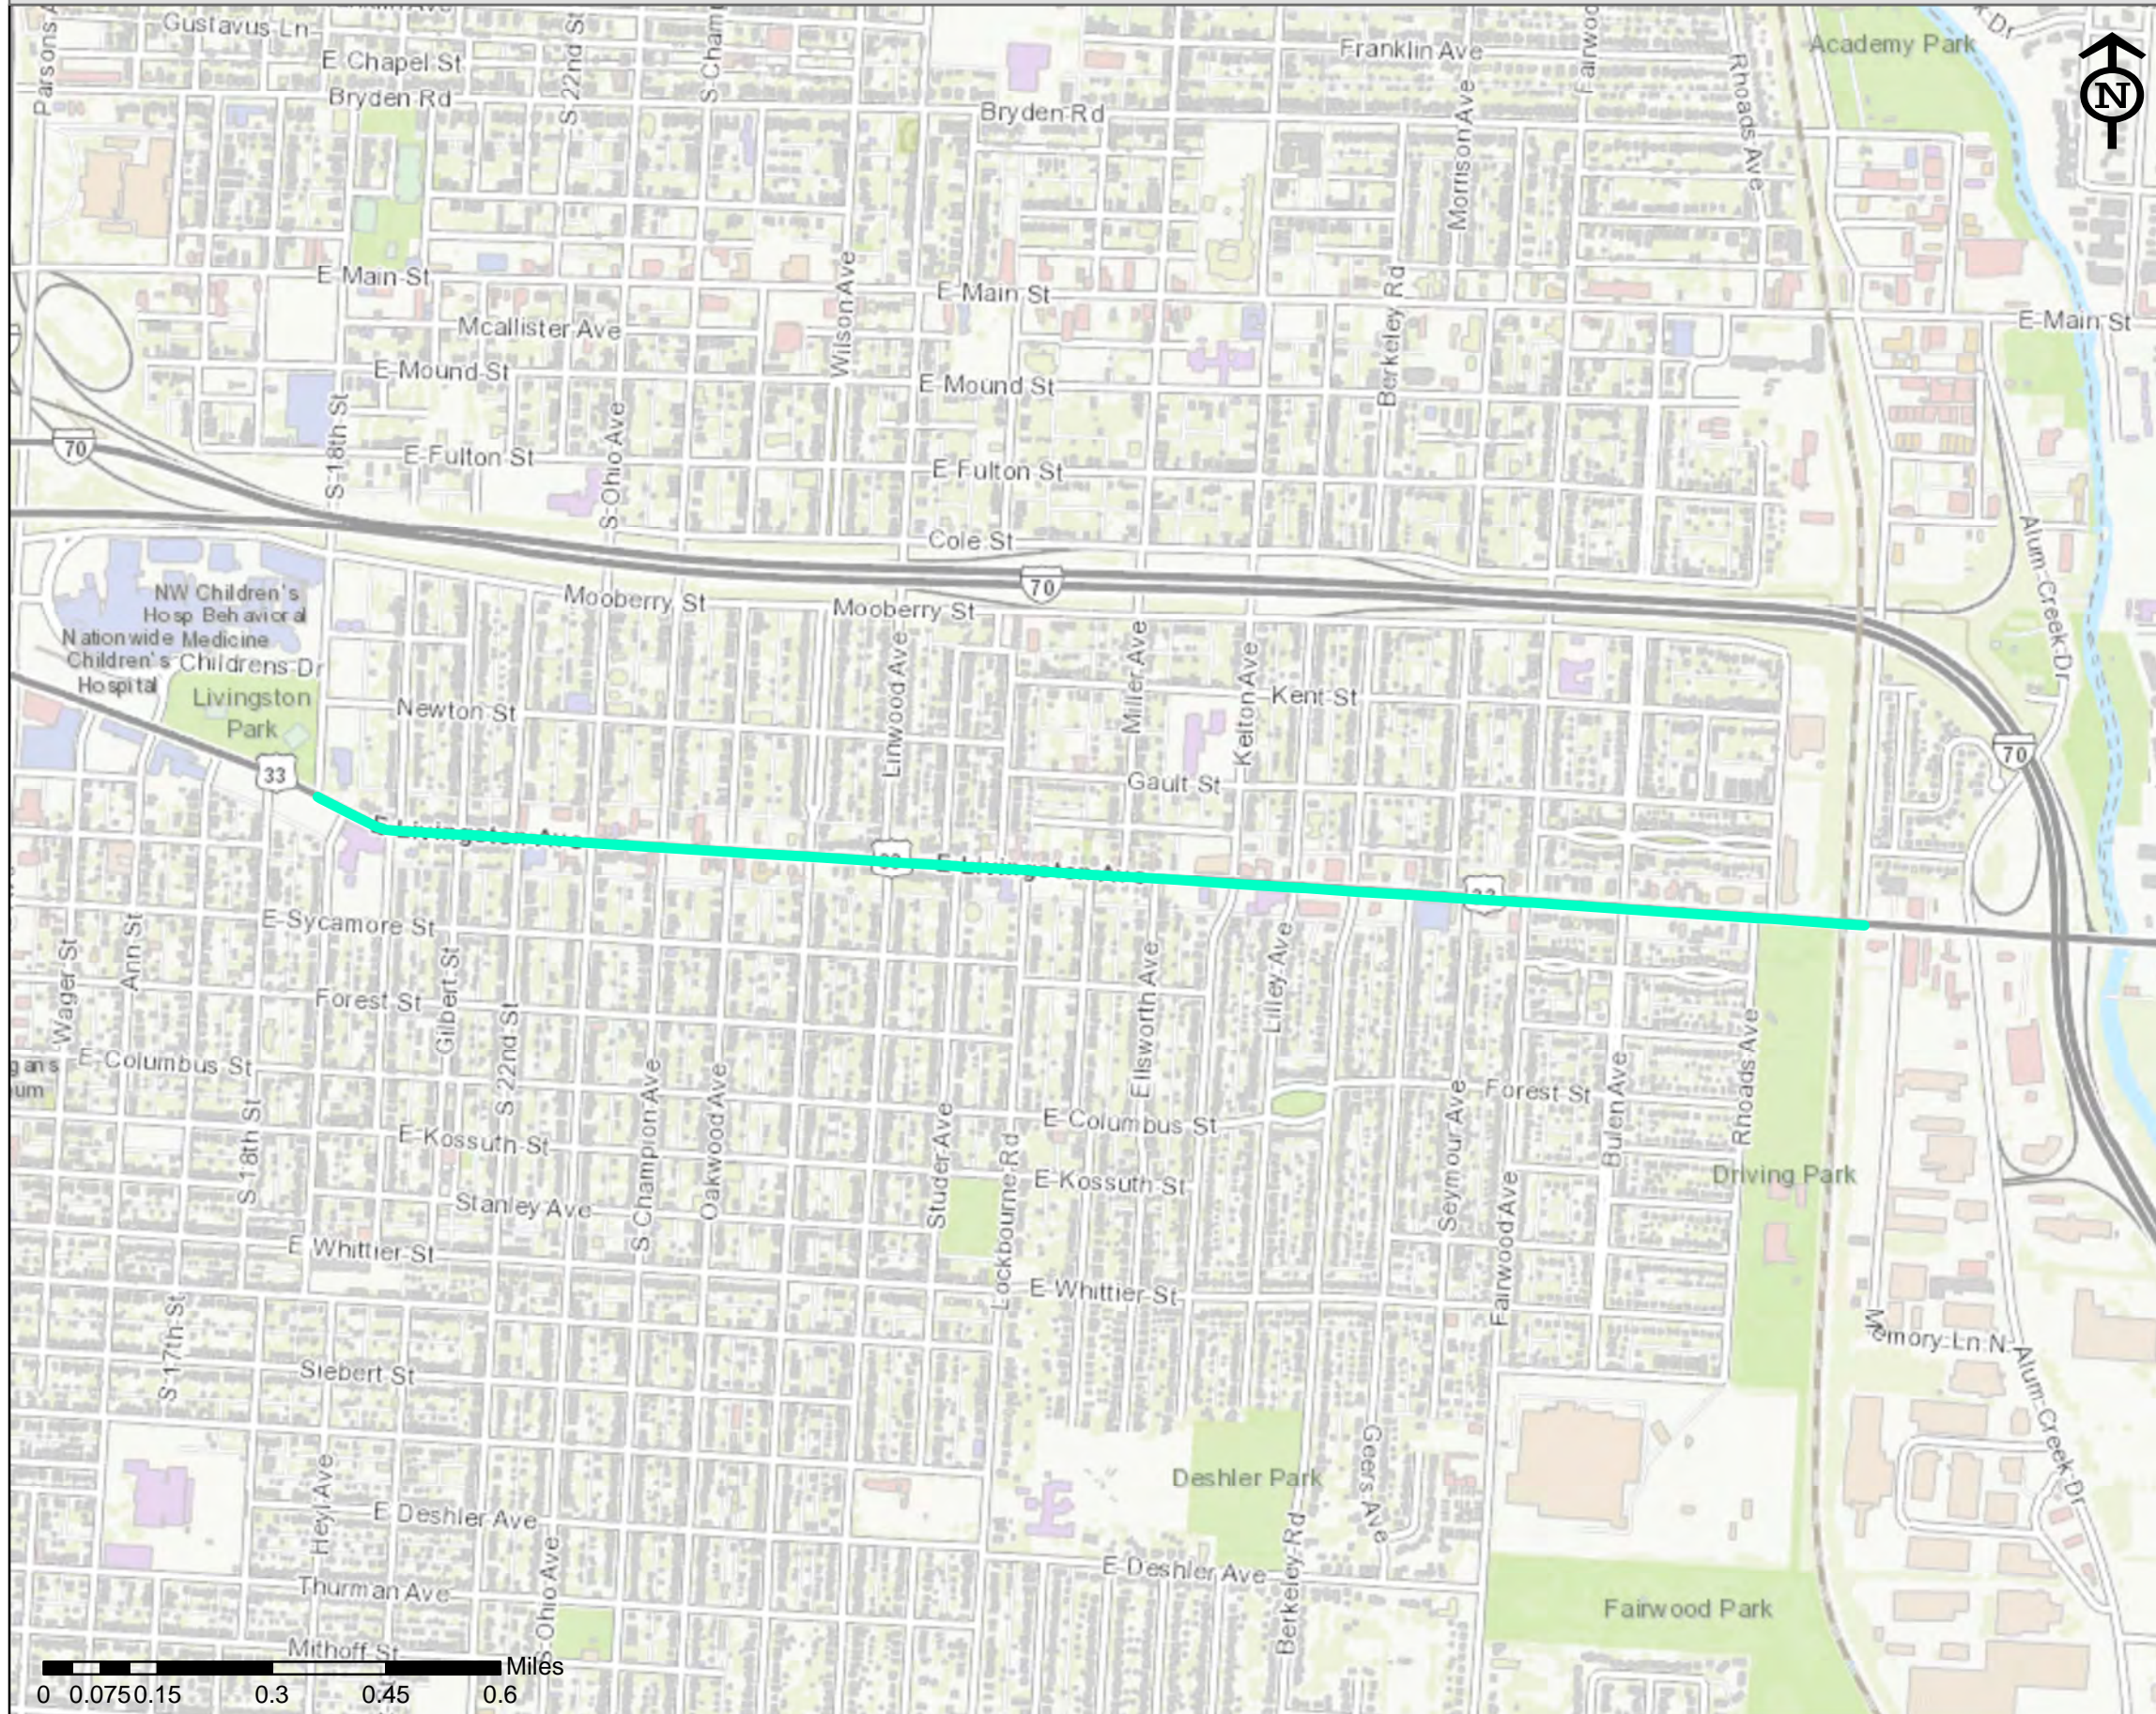

ZERO TRAFFIC
FATALITIES. PERIOD.

VISION ZERO
COLUMBUS

Appendix 2 Content:

- Appendix 2 - Project Corridor and Urbanized Area Map

Livingston Avenue West: Project Corridor

Legend

Livingston Avenue West

Livingston Avenue, from 18th ST to Nelson RD

Disclaimer: Distances are approximate. This map has been provided as reference material and does not constitute a legally binding document. Use at your own discretion.

Livingston Avenue West: Columbus Boundaries & Urbanized Area

Legend

- Livingston Avenue West**
 - Livingston Avenue, from 18th ST to Nelson RD
- Columbus Corporate Boundary**
 - Columbus Corporate Boundary
- Columbus Urbanized Area**
 - Urbanized area

Disclaimer: Distances are approximate. This map has been provided as reference material and does not constitute a legally binding document. Use at your own discretion.