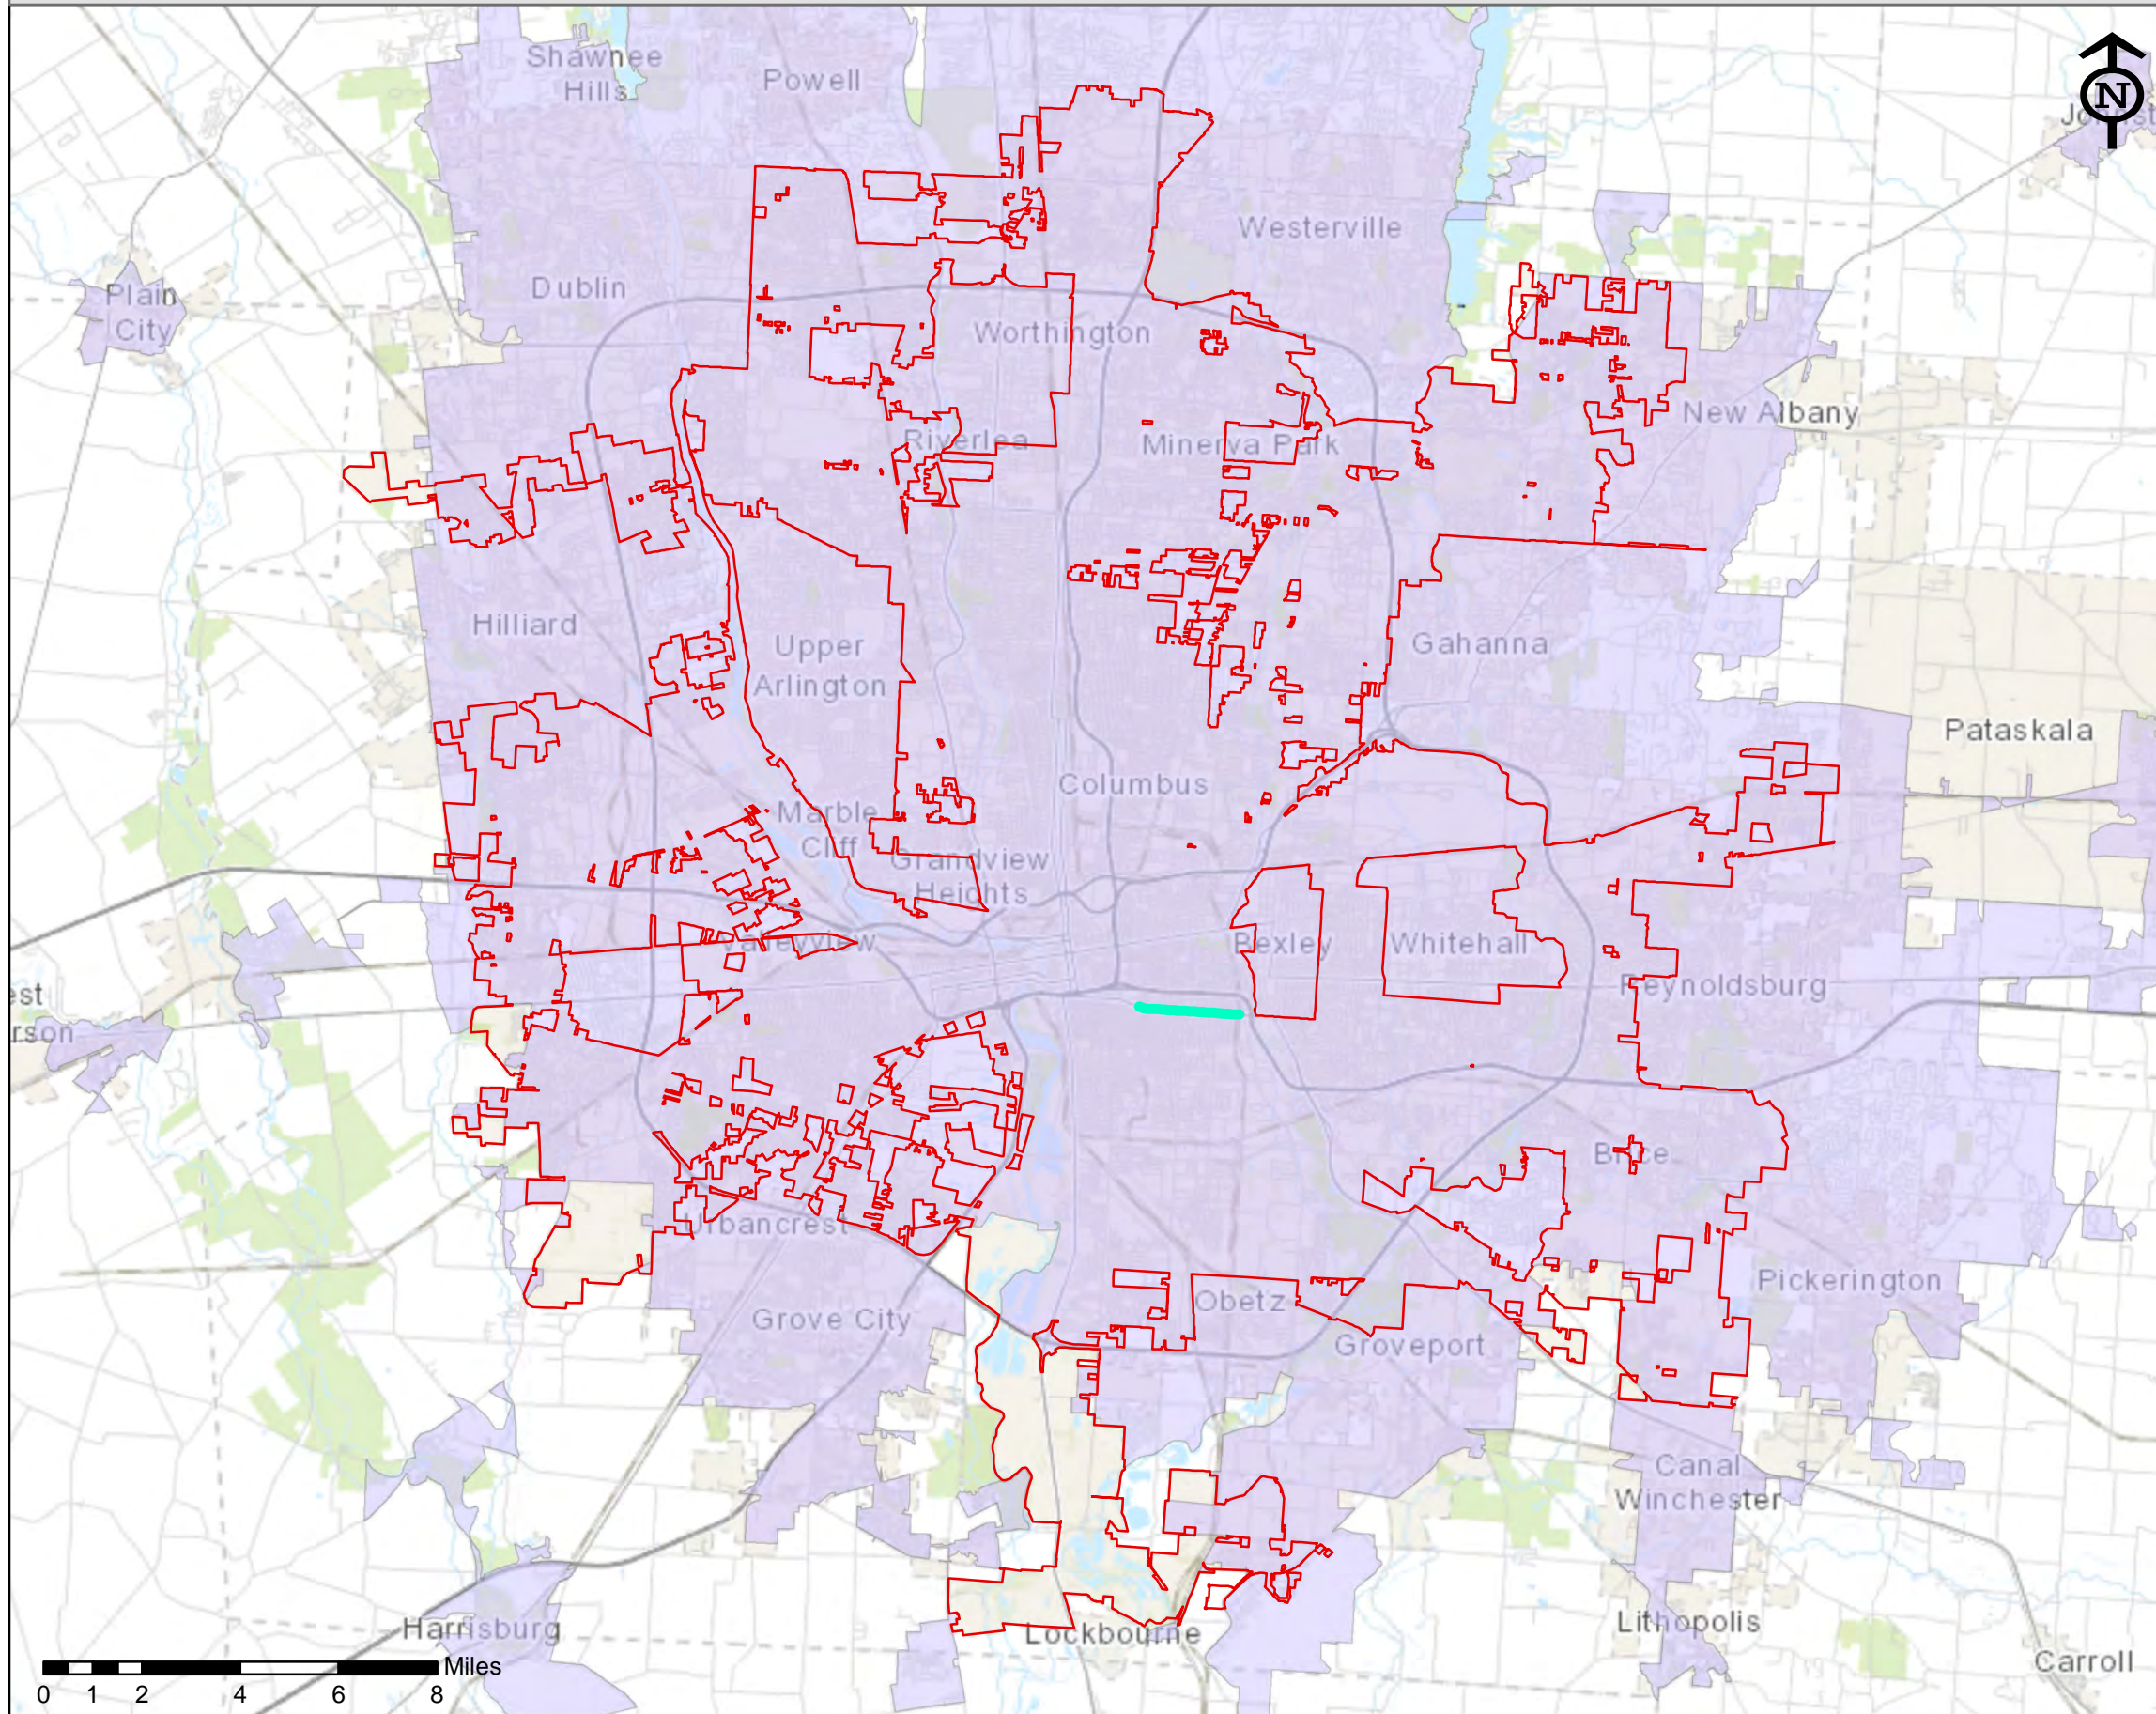

ZERO TRAFFIC
FATALITIES. PERIOD.

VISION ZERO
COLUMBUS

Appendix 2 Content:

- Appendix 2 - Project Corridor and Urbanized Area Map

Livingston Avenue West: Project Corridor

Legend

Livingston Avenue West

Livingston Avenue, from 18th ST to Nelson RD

Disclaimer: Distances are approximate. This map has been provided as reference material and does not constitute a legally binding document. Use at your own discretion.

Livingston Avenue West: Columbus Boundaries & Urbanized Area

Legend

- Livingston Avenue West**
 - Livingston Avenue, from 18th ST to Nelson RD
- Columbus Corporate Boundary**
 - Columbus Corporate Boundary
- Columbus Urbanized Area**
 - Urbanized area

Disclaimer: Distances are approximate. This map has been provided as reference material and does not constitute a legally binding document. Use at your own discretion.